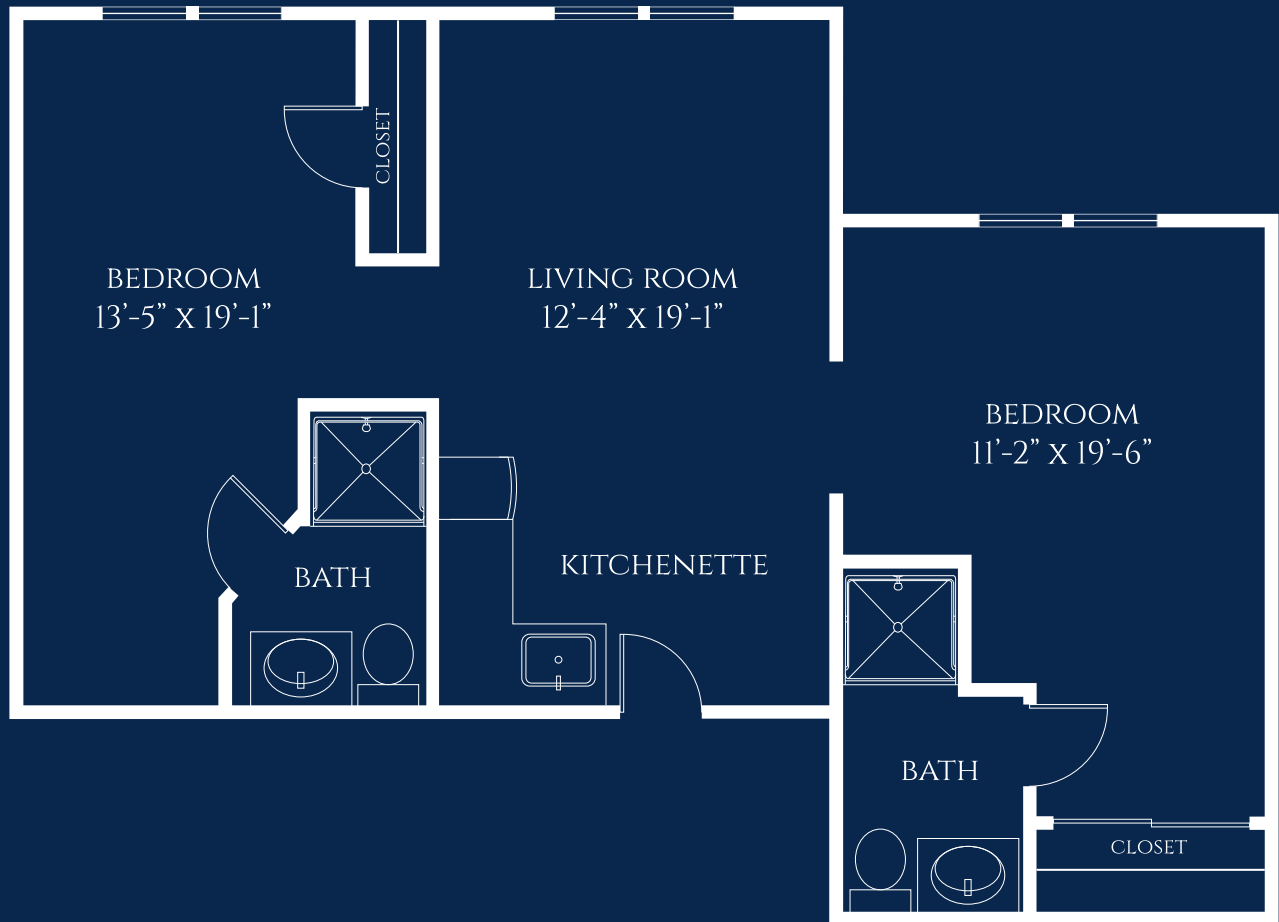

# Wisteria

**TWO BEDROOM**  
STARTING AT 768 SQ. FT.

1/4" = 1'0"  
All plans and dimensions are approximate.

**IVY PARK**  
*at Santa Rosa*